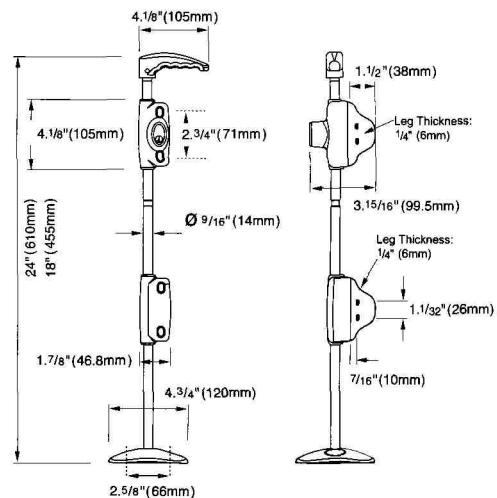

LOKK•BOLT® Security Drop Bolt

HEAVY DUTY DROP-BOLT (CANE-BOLT) – IDEAL FOR DOUBLE-DRIVE GATES

- 6-pin lockable, stainless steel privacy & security bolt
- Can be re-keyed to match most doors (by a professional locksmith)
- 2 Bolt lengths – 18" & 24"
- Tough, molded polymer construction
- 316-grade stainless steel rod
- Available to suit vinyl, wood and metal gates

This key-lockable device comes in two lengths (18" and 24") and is quick and simple to install on all gate and fence materials. There are models for metal, wood and vinyl gates. It is equally as effective on pedestrian gates as it is on double-drive gates.

Clever bolt retention grooves mean this cane-bolt will never drop, drag, bend or grind across driveways!

Key lockable double-drive gate security

Special retention grooves on the bolt prevent drop, bend or grind across drive

Features

- Special bolt retention grooves
- Re-keyable to match most door locks

Benefits

- No more bolt dragging
- One key fits all gates & doors

LOKK•BOLT Key Lockable Drop-Bolt

Code	Material/Gate	Security	Size	Color
LB118BX	Metal Gates	Key lockable	18" (457mm)	Black, White
LB124BX	Metal Gates	Key lockable	24" (610mm)	Black, White
LB218BX	Vinyl & Wood Gates	Key lockable	18" (457mm)	Black
LB224BX	Vinyl & Wood Gates	Key lockable	24" (610mm)	Black, White
LBBPBG	Base Plate	Optional	4 3/4" (121mm)	Black