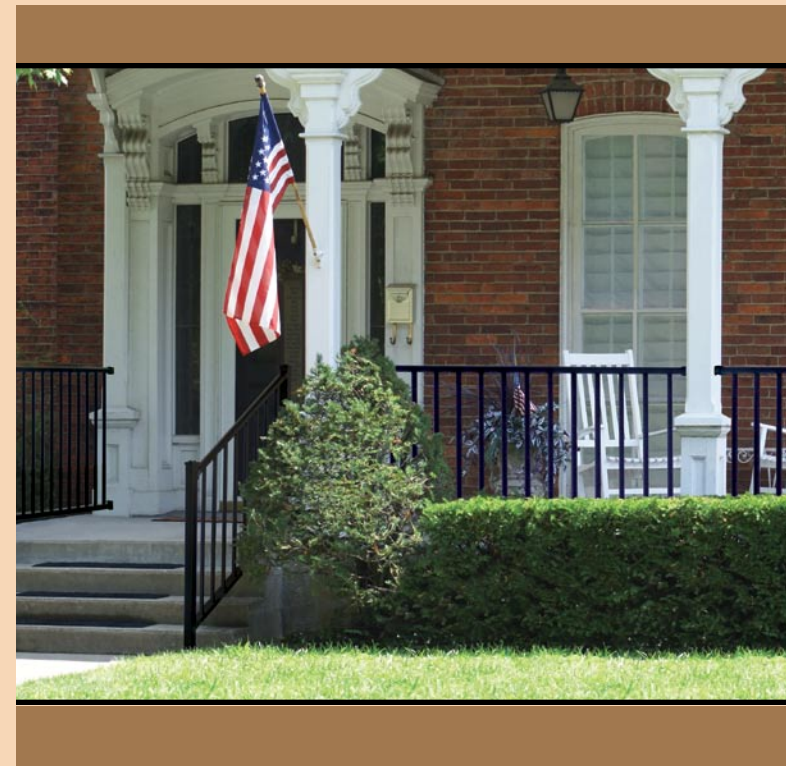

- Stylish Top Rail •
- Lifetime Warranty •
- Virtually Maintenance Free •